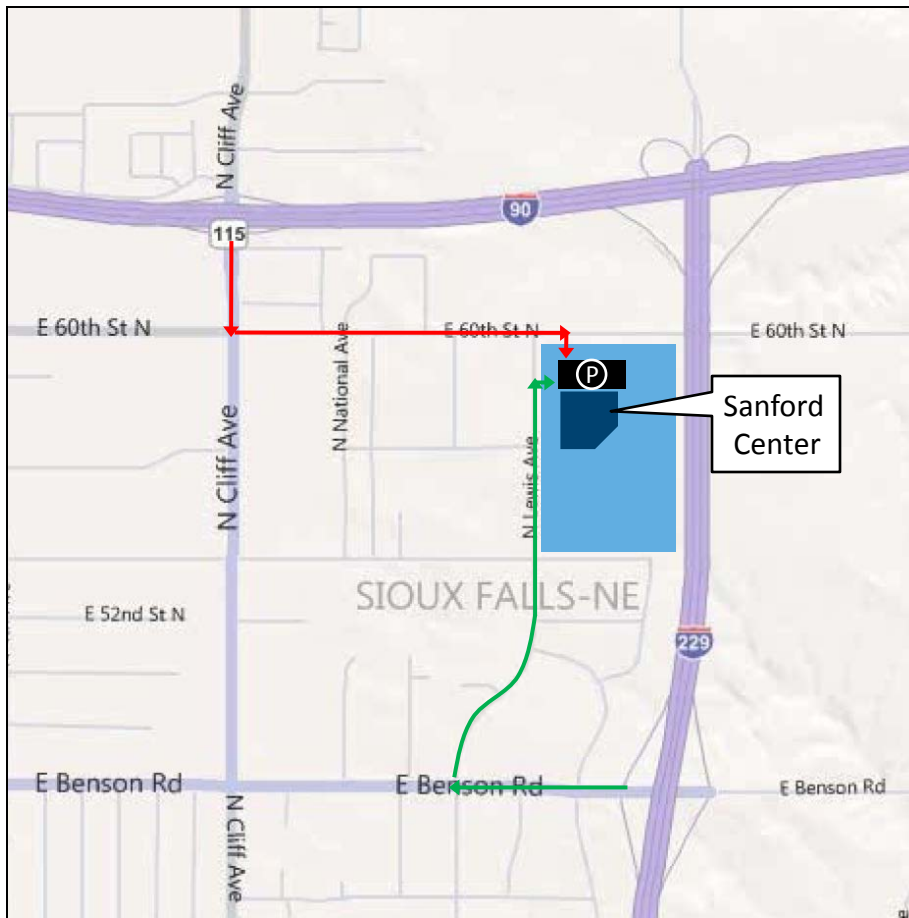

Sanford Center – North Entrance
2301 East 60th Street North
Sioux Falls, SD 57104

To give us forewarning of your arrival and to ensure we have someone available to meet you at the door please call or send a text message to Ben Benson (605.370.1005) with your anticipated arrival time. Use your personal phone or the phone in the entry way of the Northwest doors to notify Ben (x26421 or dial 9.1.605.370.1005) upon your arrival. If you do not reach Ben please notify Tamara Ledebor (x26590 or 605.360.8464).

Please make sure you enter through the west entrance on the North Side of the building. Sanford Research is located above the doors of the North Entrance.

From North/West/East (in red):

- Coming off Interstate 90, take Cliff Ave exit and turn south
- Turn left onto 60th Street North (east)
- Drive past Lewis Ave and turn right at Sanford sign

From South (in green):

- Coming off Interstate 229, take Benson Rd exit and go west
- Turn right onto Lewis Ave (north)
- Turn right at Sanford sign

• Bus parking is at the north end of the north parking lot. If parents are driving, please ensure they receive these directions and they are able to park in Visitor Parking in the North lot.