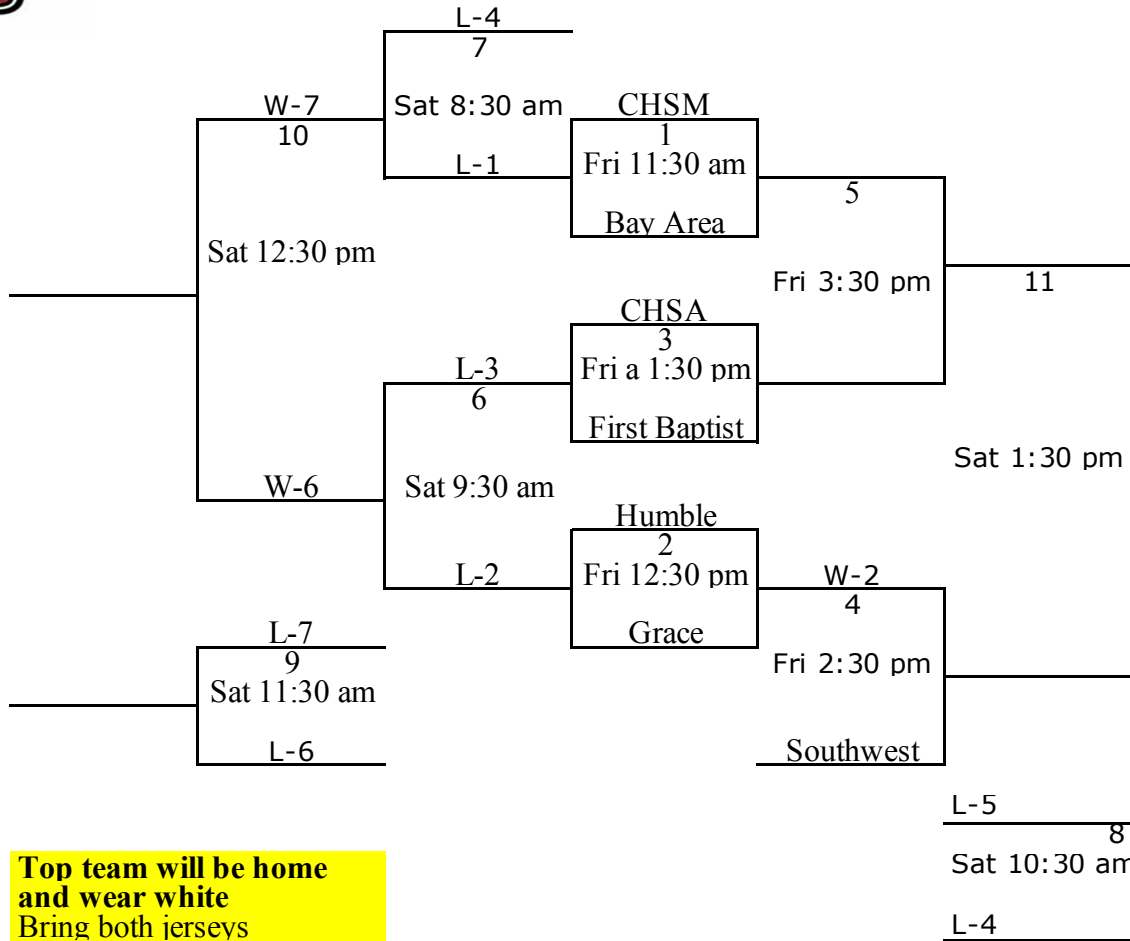

Pasadena Faith Junior High Girls

January 11th and 12th

L-5
Sat 10:30 am
L-4