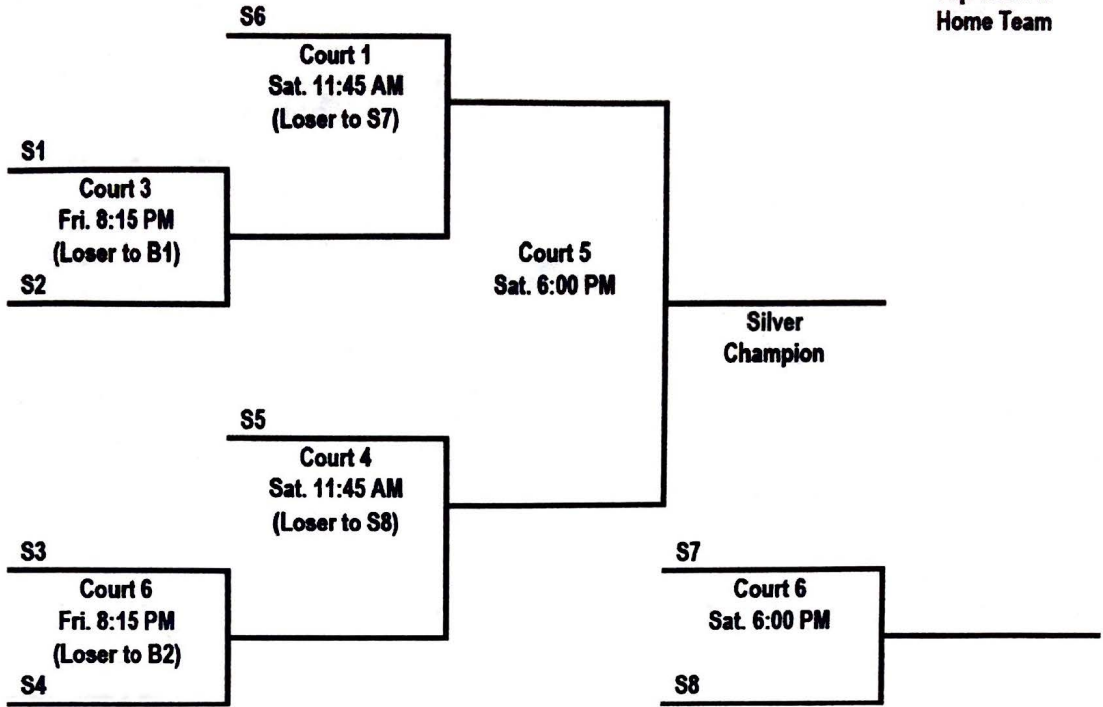

Varsity Girls Silver Bracket

Top Team Is
Home Team

Top Team Is
Home Team

Varsity Girls Bronze Bracket

Top Team Is
Home Team