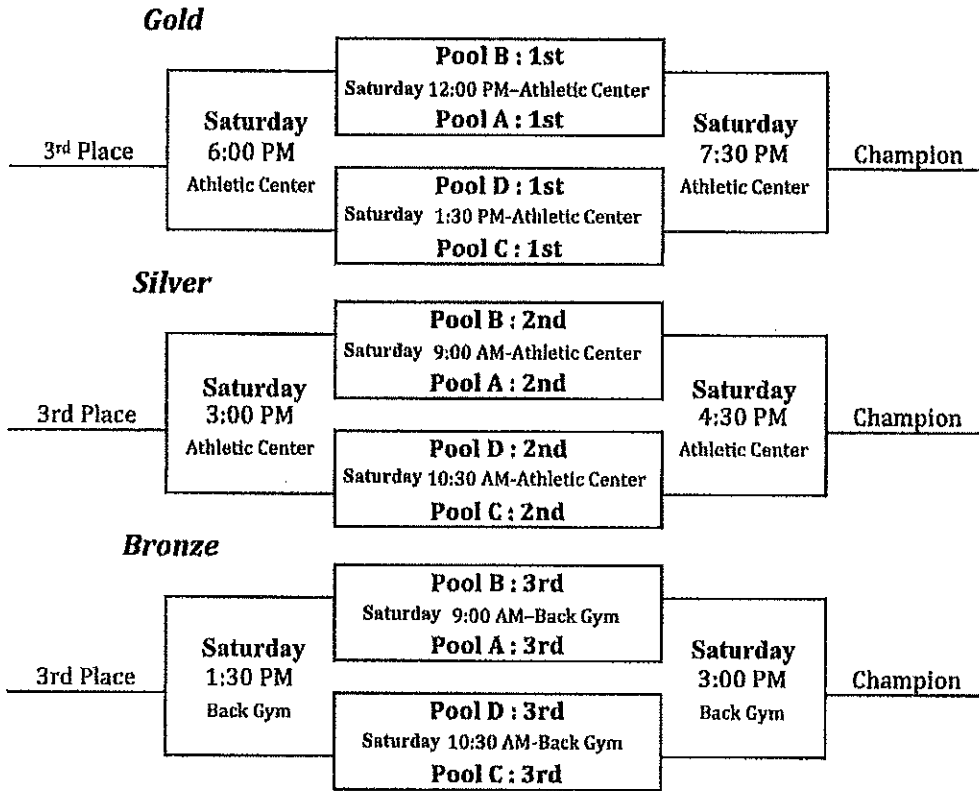

BAY AREA CLASSIC

First team listed is home team and will wear white

Pool A	Time/Location	Games	Results
Awty International	10:00AM/Athletic Center	Awty vs. Frassatti	
Kipp Sunnyside	1:10PM/Back Gym	Frassatti vs. Kipp Sunnyside	
Frassatti Catholic	4:25PM/Athletic Center	Kipp Sunnyside vs. Awty	
Pool B	Time/Location	Games	Results
Beaumont Legacy	10:00AM/Back Gym	Beaumont Legacy vs. St. John XXIII	
CHSA	1:10PM/Athletic Center	CHSA vs. Beaumont Legacy	
St. John XXIII	4:25PM/Back Gym	St. John XXIII vs. CHSA	
Pool C	Time/Location	Games	Results
Galveston O'Connell	11:35AM/Athletic Center	O'Connell vs. Rosehill	
CHSA JV	2:45PM/Back Gym	Rosehill vs. CHSA JV	
Rosehill Christian	6:00PM/Back Gym	CHSA JV vs. O'Connell	
Pool D	Time/Location	Games	Results
Cristo Rey	11:35PM/Back Gym	Cristo Rey vs. Beaumont Legacy JV	
Beaumont Legacy JV	2:45PM/Athletic Center	Beaumont Legacy JV vs. Bay Area	
Bay Area	6:00PM/Athletic Center	Bay Area vs. Cristo Rey	

First team listed is home team and will wear white

Top team on bracket is home team and will wear white