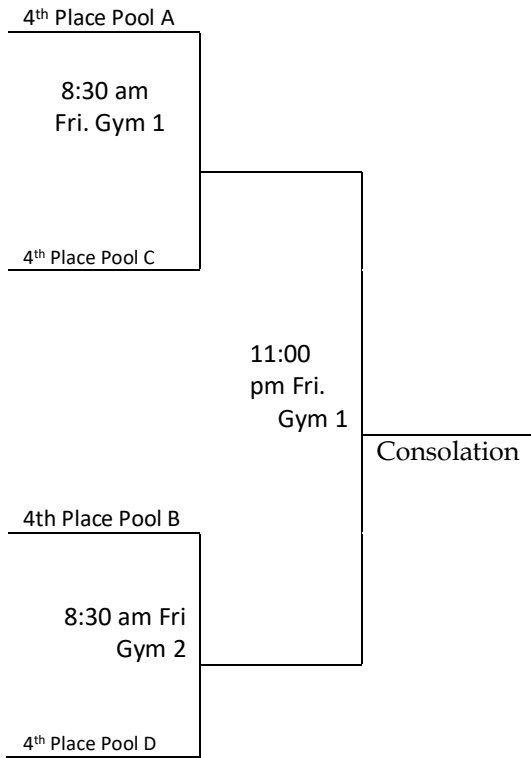

Consolation Bracket