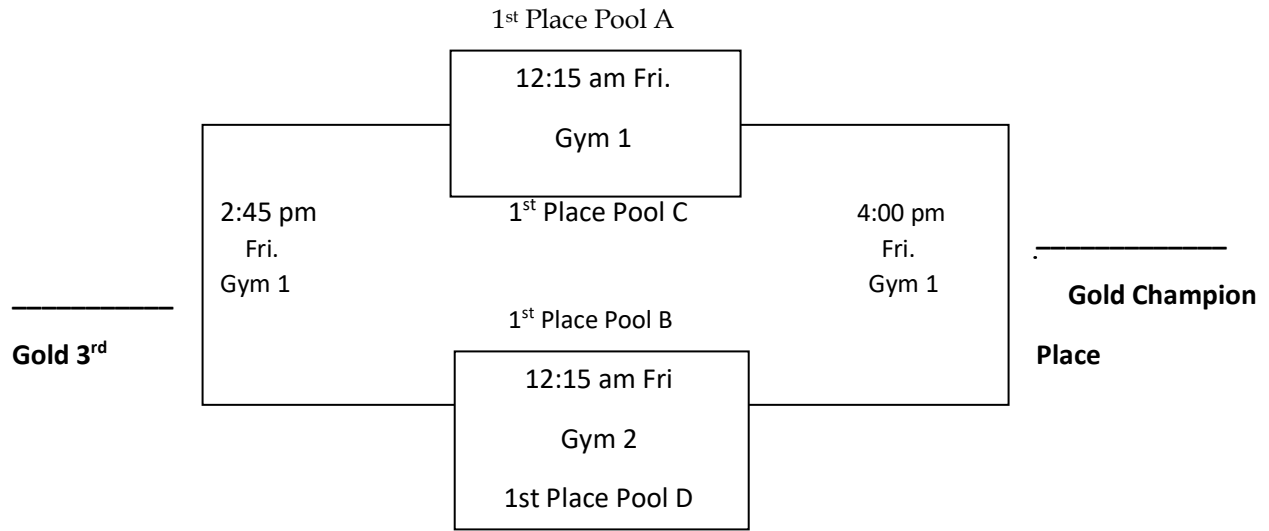

# Stafford Lady Spartans Invitational Tournament – Bracket Play

## Gold Bracket

## Silver Bracket

## Bronze Bracket