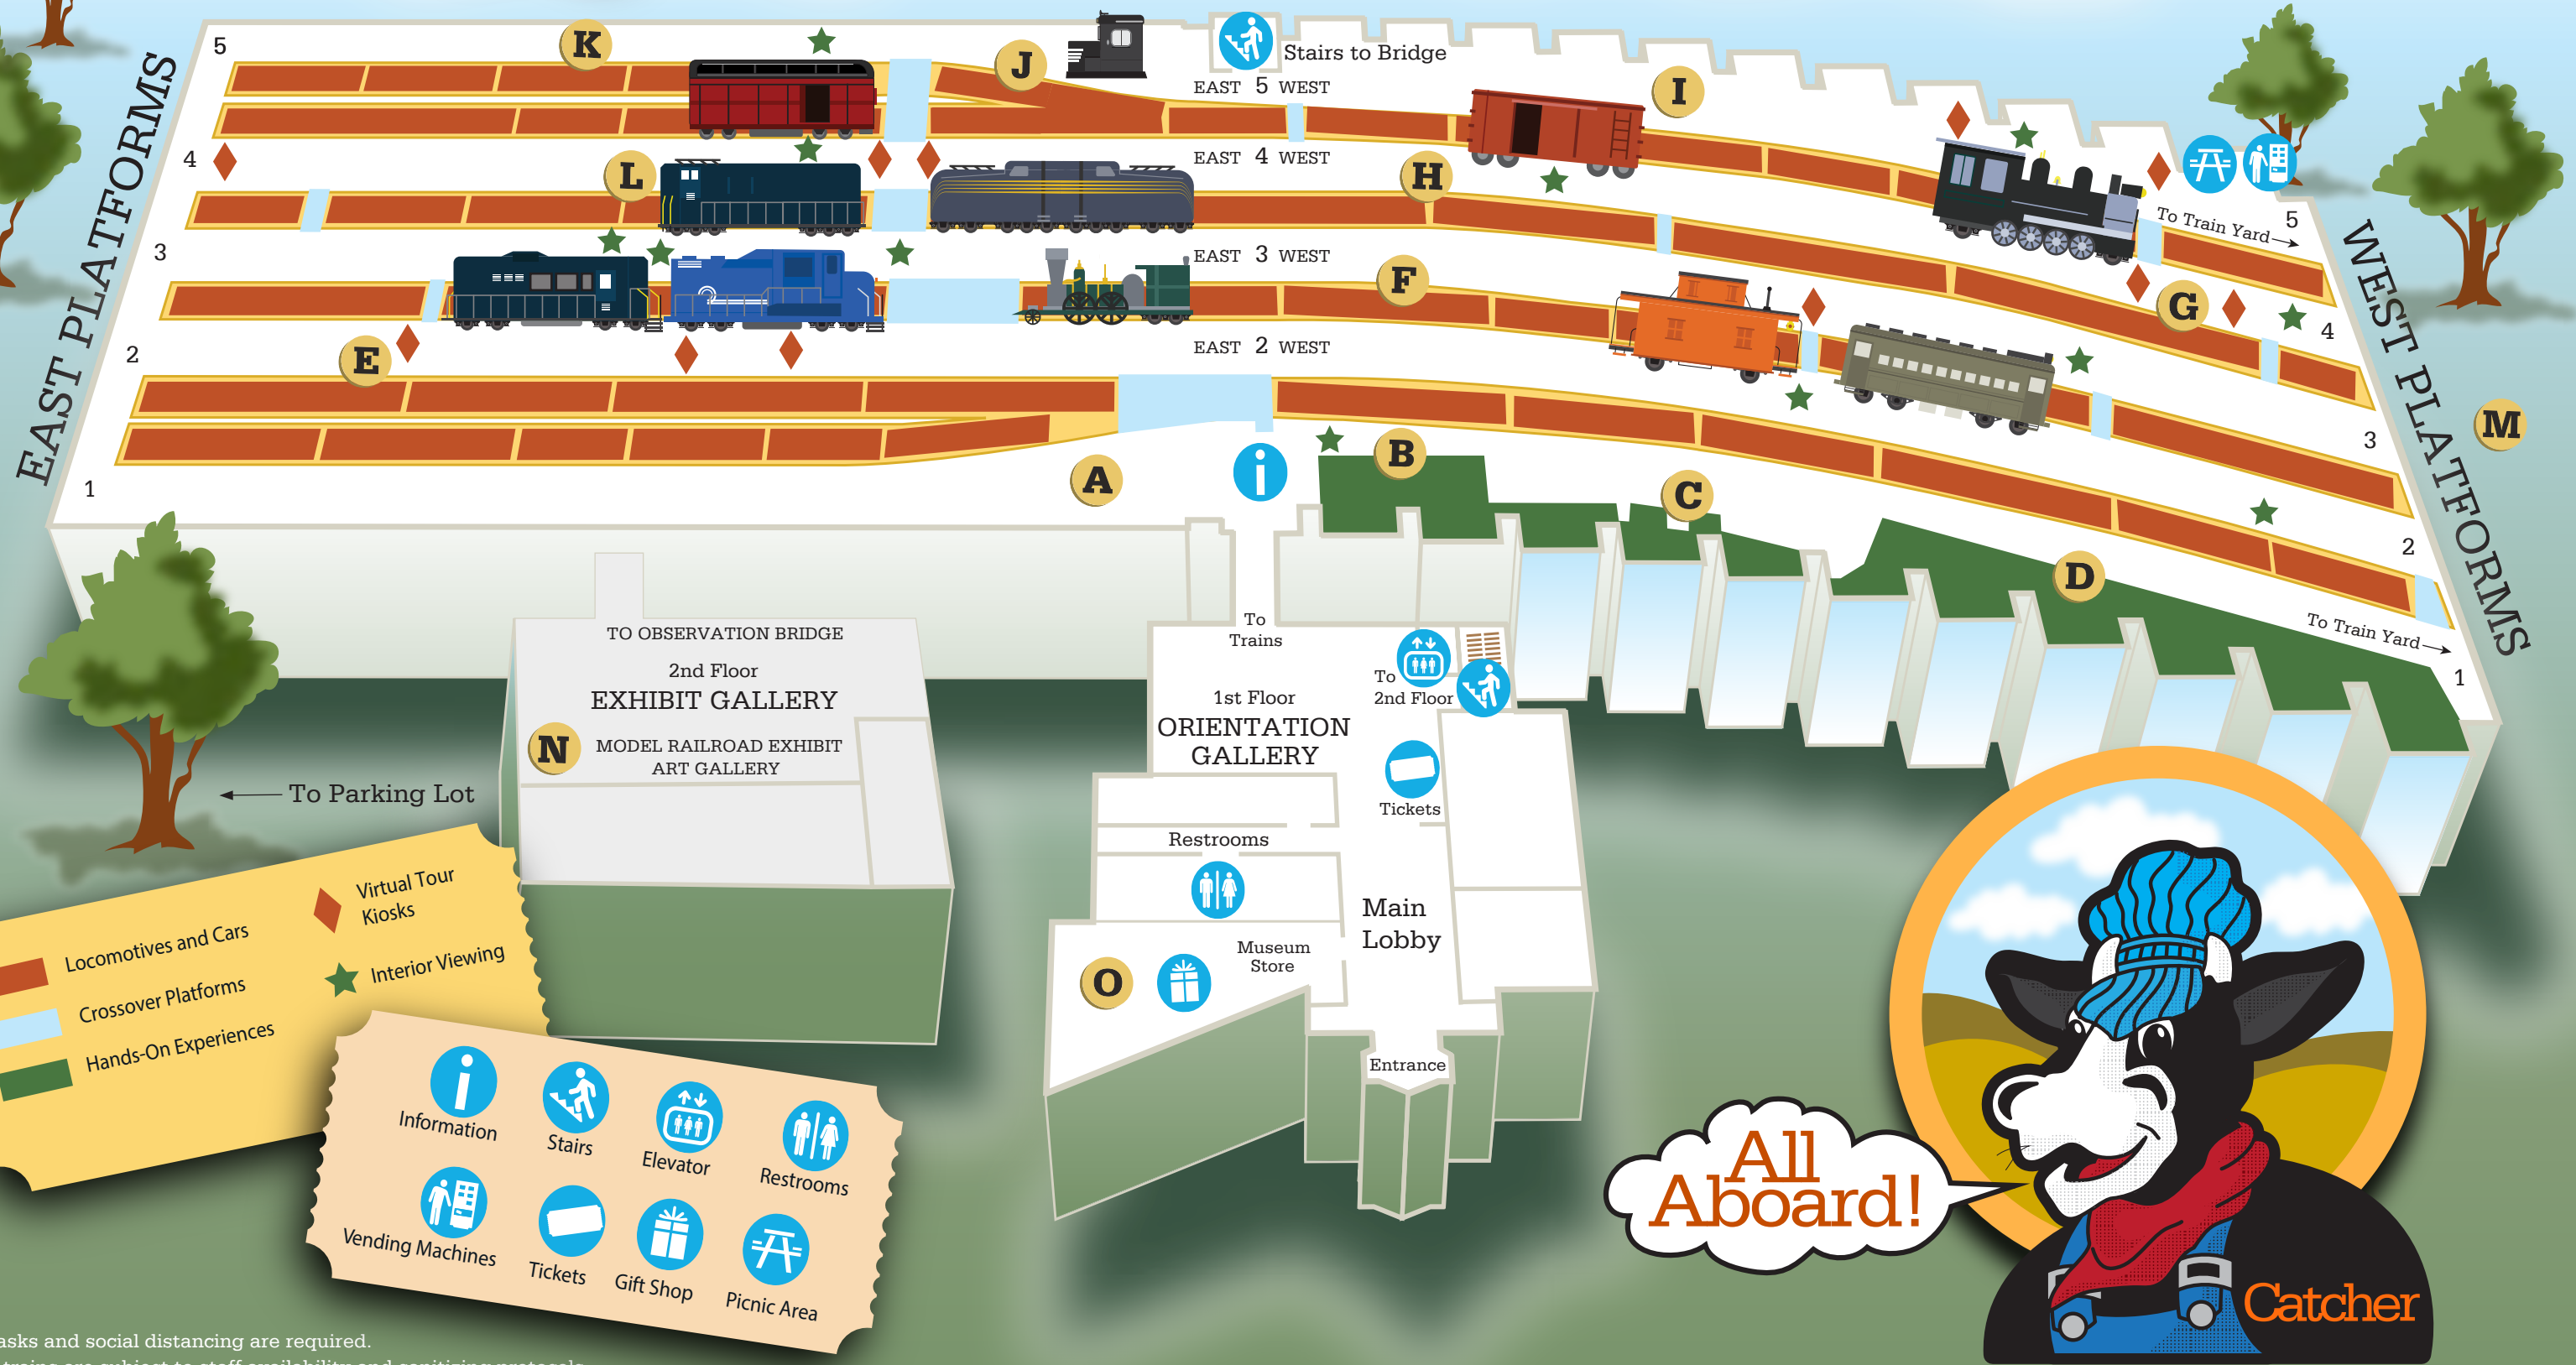

What to See & Do

What to See & Do

RAILROAD MUSEUM OF PENNSYLVANIA

A **Train Works**
Learn the basics of how trains work, how they operate, and what they do.
LOCATION: PLATFORM 1 EAST

B **Steinman Station***
Visit our small-town train station. Watch our film exploring how Pennsylvania's railroads changed lives. Last showing at 3:30 p.m.
LOCATION: PLATFORM 1 WEST

C **Main Street**
Stroll down Main Street to see the impact of railroads on small-town Pennsylvania.
LOCATION: PLATFORM 1 WEST

D **Stewart Junction**
Explore the fun of building and playing with trains.
Closes at 3:30 p.m.
LOCATION: PLATFORM 1 WEST

N **Exhibit Gallery**
View an HO-scale model railroad, see works of art, and access our observation bridge. Closes at 3:45 p.m.
LOCATION: SECOND FLOOR

O **Whistle Stop Shop**
Our Museum Store features a wonderful selection of books, toys, clothing, railroad art, and more. Closes at 3:45 p.m.
LOCATION: MAIN LOBBY

Explore The Railroad Museum of Pennsylvania

Face masks and social distancing are required.
 "Open" trains are subject to staff availability and sanitizing protocols.